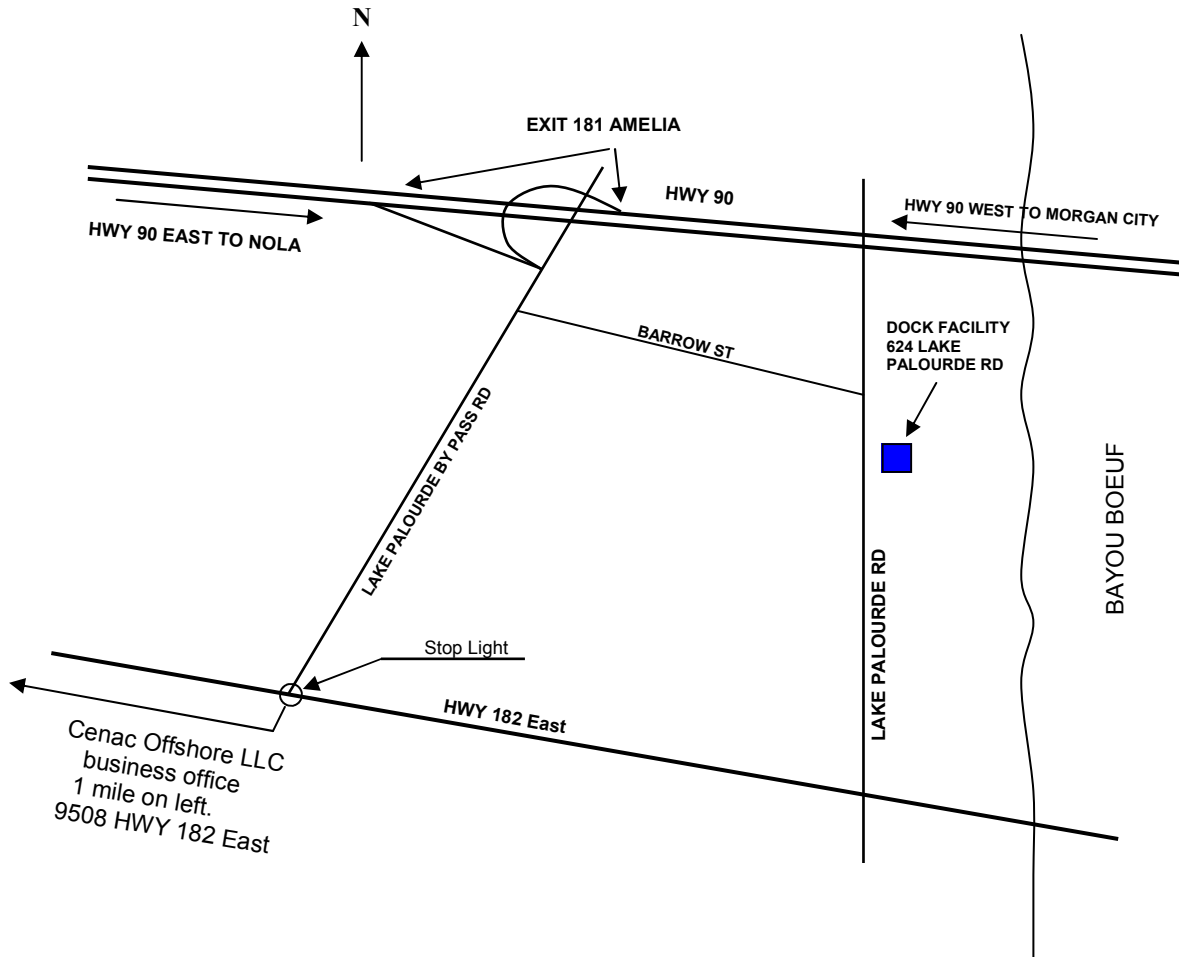

# Cenac Offshore L.L.C. Map and driving directions

Directions to Cenac Offshore L.L.C.  
Phone 985-631-3100

From East or West LA HWY 90

To Office:

Hwy 90 - Exit 181 Amelia  
Turn right on Lake Palourde By Pass  
To HWY 182 East - Turn Right  
1 mile on left - 9508 HWY 182 E

To Dock:

Hwy 90 - Exit 181 Amelia  
Turn right on Lake Paloudre By Pass  
To Barrow Rd - turn left  
To Lake Palourde Rd - turn right  
About 100 yds on left - 624 Lake Palourde Rd

Office Hours are: 7 am - 4 pm Mon - Thur  
7 am - 12 pm Fri

Closed: Sat - Sun

Person on call can be reached at 985-631-3100

Note: NO DELIVERIES AFTER  
REGULAR OFFICE HOURS  
UNLESS PRIOR ARRANGEMENTS  
HAVE BEEN MADE.